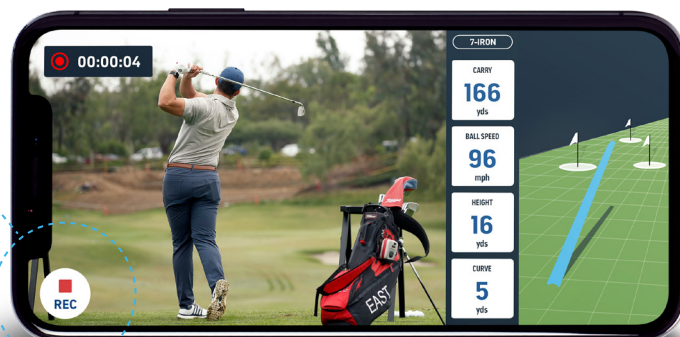

TOPTRACER
RANGE

PRACTICE LIKE THE **pros**

- ▶ **TOPTRACER RANGE MOBILE** sends shot traces and detailed data directly to your phone. Hit a shot and get **instant stats like ball speed, launch angle, carry, curve, and more.** The app then stores all that data so you can track progress and measure improvement.

FEATURES

DATA-DRIVEN PRACTICE SESSIONS

Dive deeper and work on your game. All club and shot data is stored in the app for further analysis.

SKILL-BASED GAMES

Compete against range buddies and other users within Toptracer Range's global community. Take aim at virtual targets and score points based on accuracy. After you score big, see how you stack up against other Toptracer Range users on the **GLOBAL LEADERBOARD**—not only at your range but around the world.

SWING RECORDING

Ever wondered how your swing looks on camera? Activate **TV MODE** and record a video of your shot alongside stats and a trace. Send it to a coach or share it on social media.

GETTING
STARTED