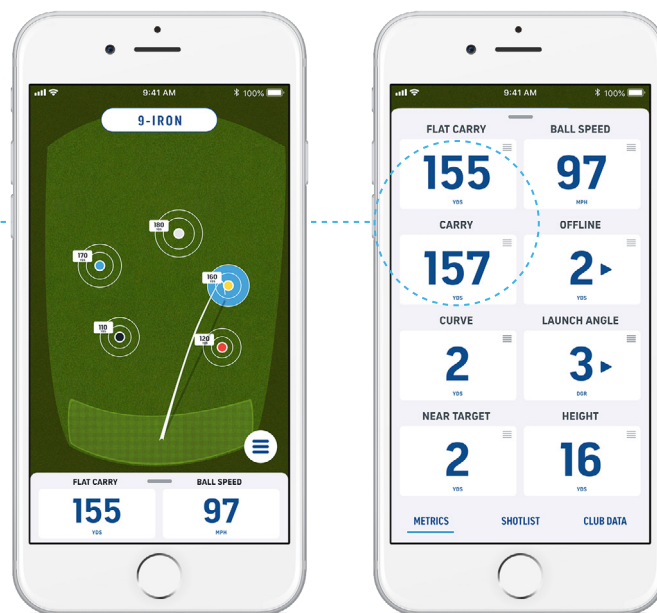

TOPTRACER
RANGE

PRACTICE LIKE THE **pros**

- ▶ **TOPTRACER RANGE MOBILE** sends shot traces and detailed data directly to your phone. Hit a shot and get **instant stats like ball speed, launch angle, carry, curve, and more.** The app then stores all that data so you can track progress and measure improvement.

FEATURES

DATA-DRIVEN PRACTICE SESSIONS

Dive deeper and work on your game. All club and shot data is stored in the app for further analysis.

SKILL-BASED GAMES

Compete against range buddies and other users within Toptracer Range's global community. Take aim at virtual targets and score points based on accuracy. After you score big, see how you stack up against other Toptracer Range users on the **GLOBAL LEADERBOARD**—not only at your range but around the world.

SWING RECORDING

Ever wondered how your swing looks on camera? Activate **TV MODE** and record a video of your shot alongside stats and a trace. Send it to a coach or share it on social media.

GETTING
STARTED

1

Download the Toptracer Range app on your device.

2

Create a profile and select the green **Play Now** button.

3

Select **Play Mobile**, then **Locate Position**. Follow prompts.